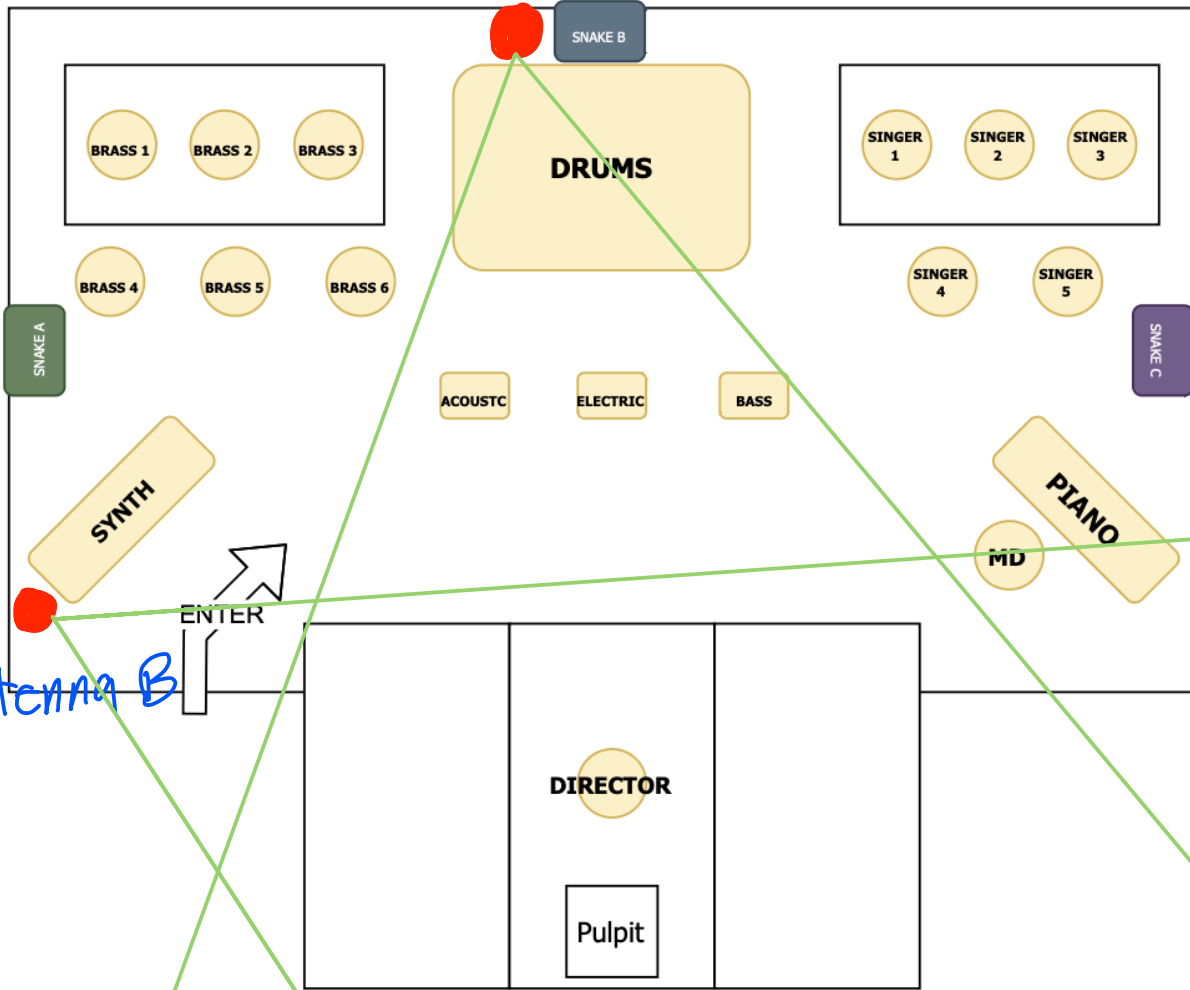

director

Video Radios

wireless cam ops

Vented mics

unknown frequency

Shure	GLDX2	x2	2.4-.4835	GHz	↔	backups ONLY
Shure	GLDX1		2.4-.4835	GHz	↔	

Motrala radios x4 462-467 MHz

Antenna A

Antenna B

Prophecy section