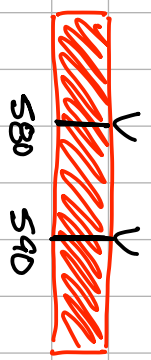

Frequency Charts + Info

Shure BLX2 x2
talkback / oration

Sennheiser SKM-XSW x2

Shure PSM300

director iems

Sennheiser EW-D SKM-S

pastor

Shure QLXDZ

director

Video Radios

wireless cam ops

Vented mics

unknown frequency

Shure	GLDX2	x2	2.4-.4835	GHz	↔	backups ONLY
Shure	GLDX1		2.4-.4835	GHz	↔	

Motrala radios x4 462-467 MHz

Antenna A

Antenna B

Prophecy section